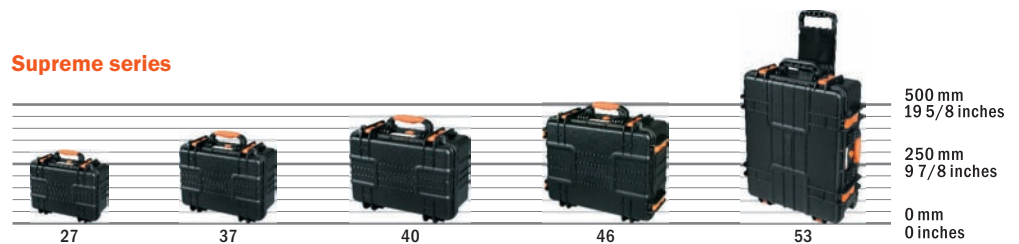

Supreme series

	Inside Dimensions (L x D x H)		Outside Dimensions (L x D x H)		Weight		Max. loading weight	
	mm	inches	mm	inches	kg	lbs	kg	lbs
Supreme 27F	250 x 190 x 150	9 7/8 x 7 1/2 x 5 7/8	280 x 250 x 170	11 x 9 7/8 x 6 3/4	1.90	4.19	15	33.0
Supreme 37F	380 x 260 x 175	15 x 10 1/4 x 6 7/8	415 x 325 x 195	16 3/8 x 12 3/4 x 7 5/8	3.90	8.60	20	44.0
Supreme 40F	430 x 295 x 175	16 7/8 x 11 5/8 x 6 7/8	465 x 365 x 195	18 1/4 x 14 3/8 x 7 5/8	4.40	9.70	25	55.0
Supreme 46F	480 x 370 x 200	18 7/8 x 14 5/8 x 7 7/8	515 x 435 x 220	20 1/4 x 17 1/8 x 8 5/8	6.80	14.99	30	66.0
Supreme 53F	560 x 450 x 200	22 x 17 3/4 x 7 7/8	630 x 520 x 240	24 3/4 x 20 1/2 x 9 1/2	10.40	22.93	35	77.0